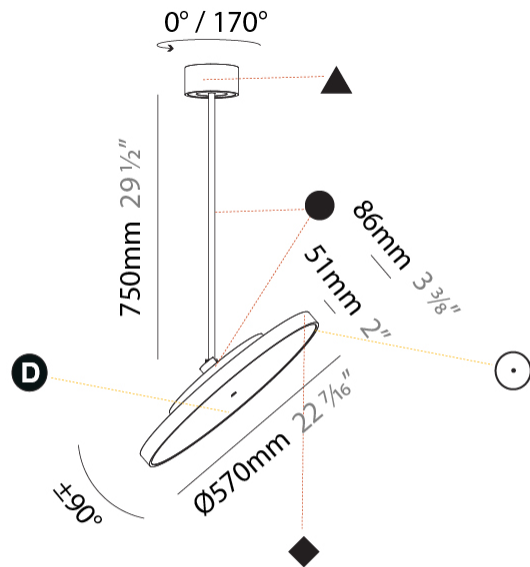

GENERAL

Series: Sign Diva Flex
Subseries: Sign Diva Flex
Brand: Prolicht
Division: Architectural
Mounting Type: Suspension
Mounting Location: Ceiling
Subcategory: Pendant

PHYSICAL

Shape: Round
Diameter (mm): 570
Diameter (in): 22 ⁷/₁₆
Height (mm): 870
Height (in): 34 ¹/₄
Light Distribution: Adjustable / Direct
Weight (kg): 2.007
Weight (lbs): 4.42
Diffuser: PMMA - Opal / Micro-Prism / Sparkling Secret / Vintage Industrial
Fixture Finish: SSR / BKV / CWI / CRY / HAB / UFT / ITA / RUA / FTG / MYG / LOD / PUS / FRO / FUP / KIA / POP / BLS / SPG / MEY / GOH / GUM / CHC / COM / ABZ / JAG / OBR / MOS / ROR
Fixture Material: Extruded Aluminum / Steel

ELECTRICAL

Lamp Type: LED (Zhaga Standard)
Input Wattage (W): 58.3
Total Output Wattage (W): 46.9
Dimming: Tri-Mode (Non-Dimming and Phase Dimming (120Vac only) and 0-10V Dimming)
Driver Included: Yes
Driver Location: Integrated
Driver Type: Constant Current - Universal
Driver Class: Class 2
Input Voltage (V): 120 - 277
Constant Current (MA): 350

LED

Color Temperature (°K): 2700 / 3000 / 3500 / 4000
Max. Delivered Lumen (lm): 4439 / 4759 / 4801 / 4899
Nominal Lumen (lm): 6199 / 6646 / 6705 / 6842
CRI: >90 CRI
Lamp Life (hrs): 50000

OPTICAL

Adjustability: Rotational 170°; Tilt 90°

RATINGS AND CERTIFICATIONS

Certified By: Certified for North American Standards
IP rating: IP20